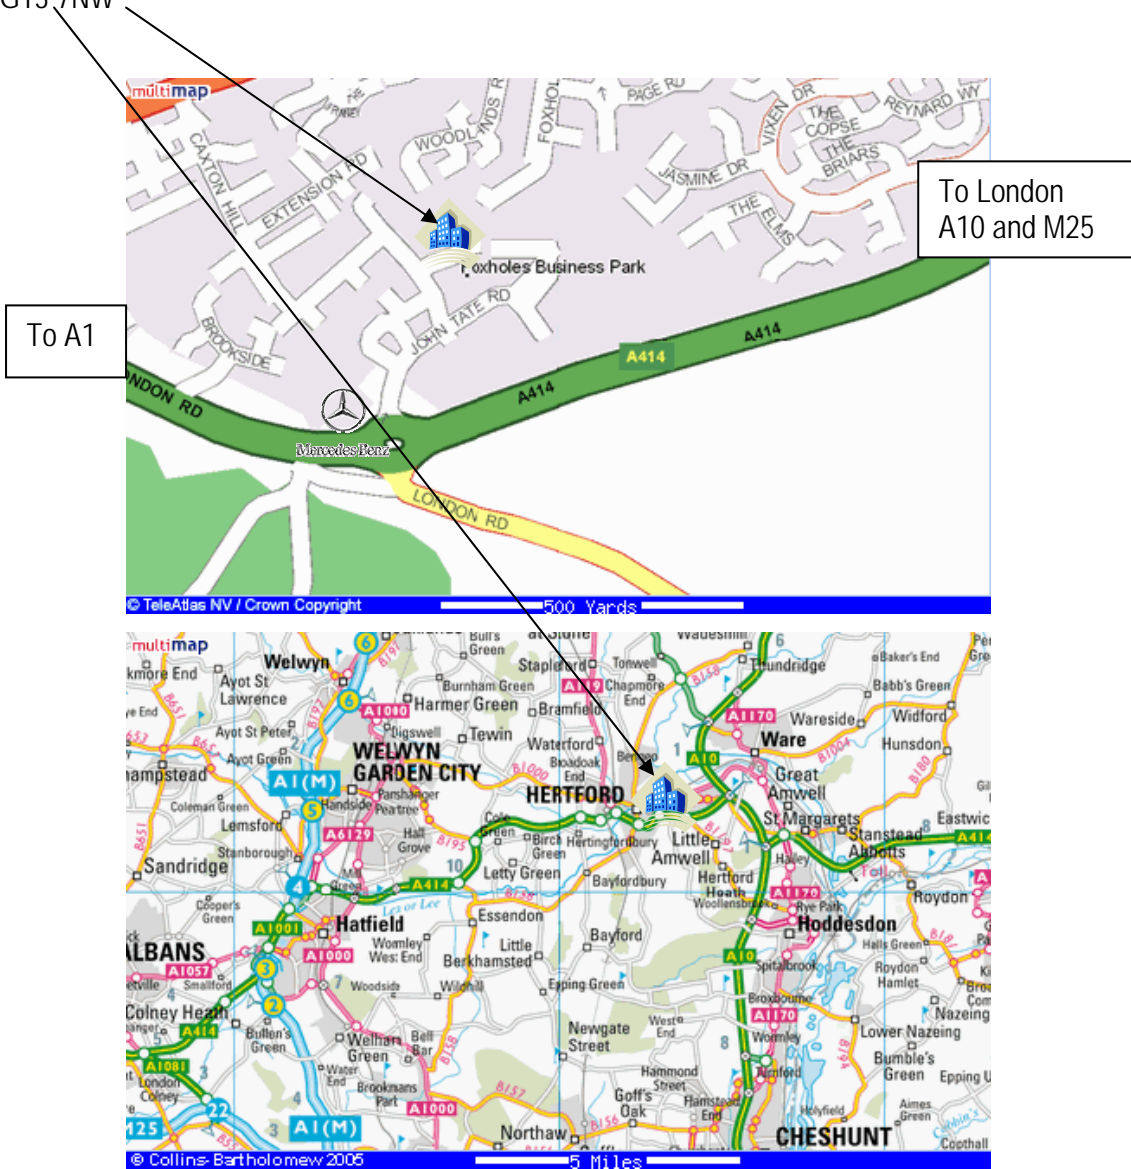

Location map and directions to Custom Security Solutions Hertford office.

Custom Security Solutions
12 Harforde Court
John Tate Road
Foxholes Business Park
Hertford
Herts
SG13 7NW